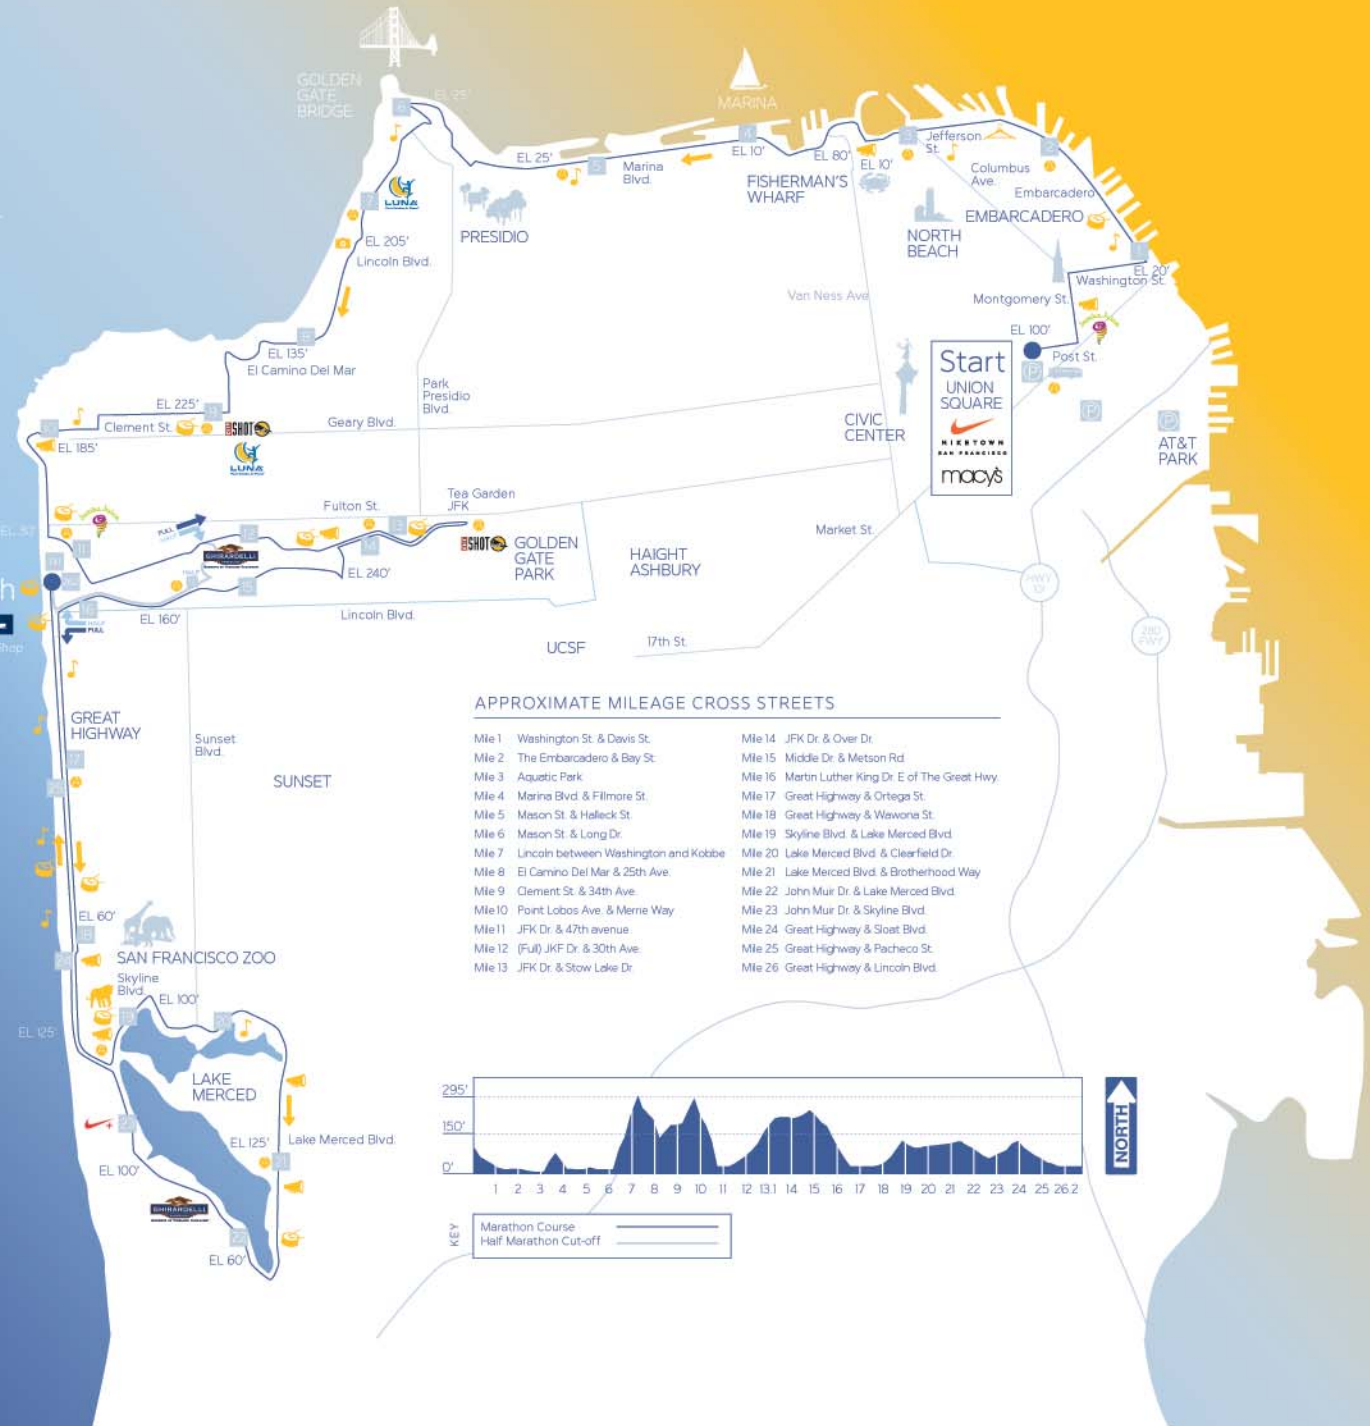

APPROXIMATE MILEAGE CROSS STREETS

Mile 1 Washington St. & Davis St.	Mile 14 JFK Dr. & Over Dr.
Mile 2 The Embarcadero & Bay St.	Mile 15 Middle Dr. & Metson Rd.
Mile 3 Aquatic Park	Mile 16 Martin Luther King Dr. E of The Great Hwy.
Mile 4 Marina Blvd. & Fillmore St.	Mile 17 Great Highway & Ortega St.
Mile 5 Mason St. & Helleck St.	Mile 18 Great Highway & Wawona St.
Mile 6 Mason St. & Long Dr.	Mile 19 Skyline Blvd. & Lake Merced Blvd.
Mile 7 Lincoln between Washington and Kobbie	Mile 20 Lake Merced Blvd. & Clearfield Dr.
Mile 8 El Camino Del Mar & 25th Ave.	Mile 21 Lake Merced Blvd. & Brotherhood Way
Mile 9 Clement St. & 34th Ave.	Mile 22 John Muir Dr. & Lake Merced Blvd.
Mile 10 Point Lobos Ave. & Merrie Way	Mile 23 John Muir Dr. & Skyline Blvd.
Mile 11 JFK Dr. & 47th avenue.	Mile 24 Great Highway & Sloat Blvd.
Mile 12 (Full) JFK Dr. & 30th Ave.	Mile 25 Great Highway & Pacheco St.
Mile 13 JFK Dr. & Skow Lake Dr.	Mile 26 Great Highway & Lincoln Blvd.